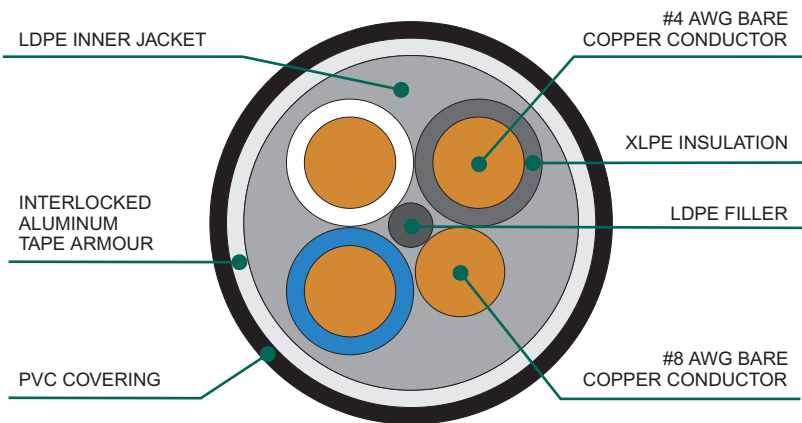

Crossvinil 194°F 1.5kV PUMP CABLE

CONSTRUCTION

COMPANY

WIREX is one of the largest electric conductor manufacturers in Brazil, with a wide range of products: copper and aluminum power cables up to 35 kV, flexible copper braids, metallic terminals, plastic connectors and automotive battery cables.

The plant is located at Santa Branca, São Paulo State, with 27,000 m² of built area.

The company has its Quality Management System (QMS) certified according to ISO 9001:2000 and the Automotive Division is ISO TS 16949:2002 certified.

WIREX customers are the leading industrial and power utility companies in Brazil. In the last 15 years the company supplied over 30,000 km of MV (3,6/6 up to 20/35 kV) power cables in several constructions.