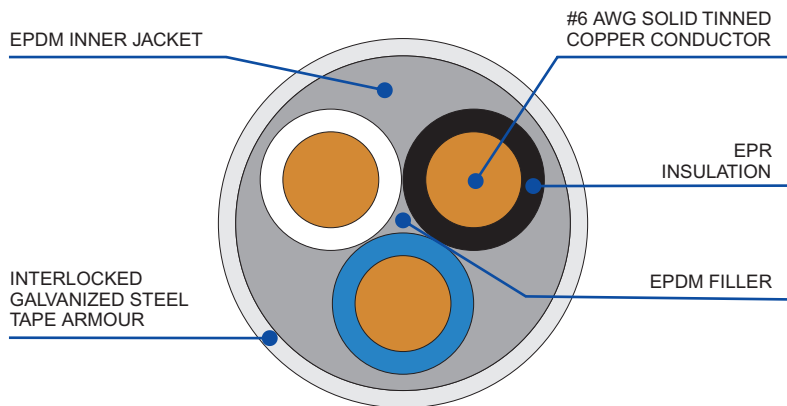

# Petrobras 3,000 PSI 400°F 1,8/3kV PUMP CABLE

## CONSTRUCTION

NOTE: #4 AND #2 AWG CONDUCTORS ARE COMPACTED STRANDED